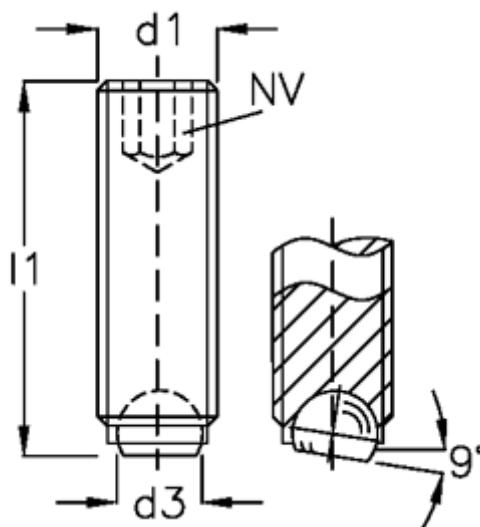

Article number: 209056361

Description: E+G Ball point screw
GN 605-M8-12-BN

Measures

d1	= M8
d2	= 5.5
d3	= 4.5
Internal hexagon	= 4
l1	= 12